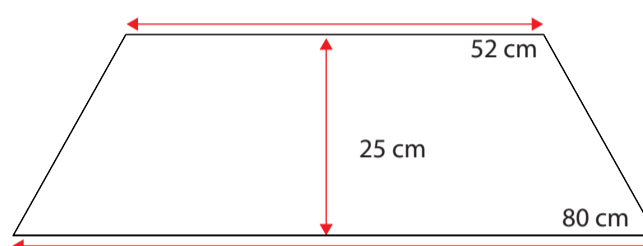

481002031

Wheel arch cover, Fendt 2010 (service) single