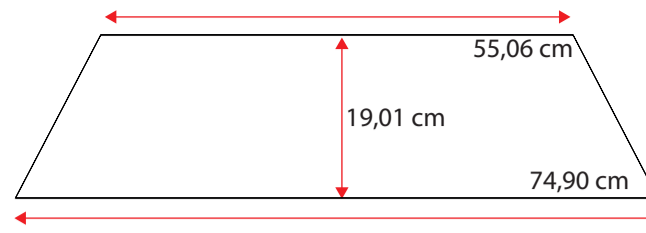

481002072

Wheel arch cover. single Vimara 2002 (service)