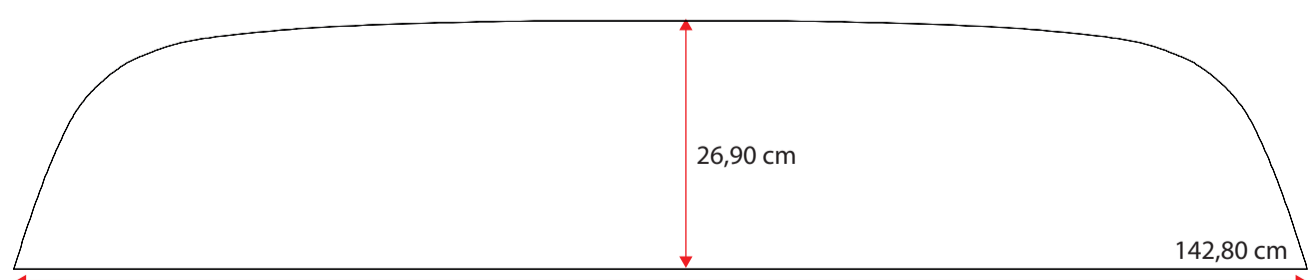

481004125
Wheel arch cover. Double Fendt 2017-